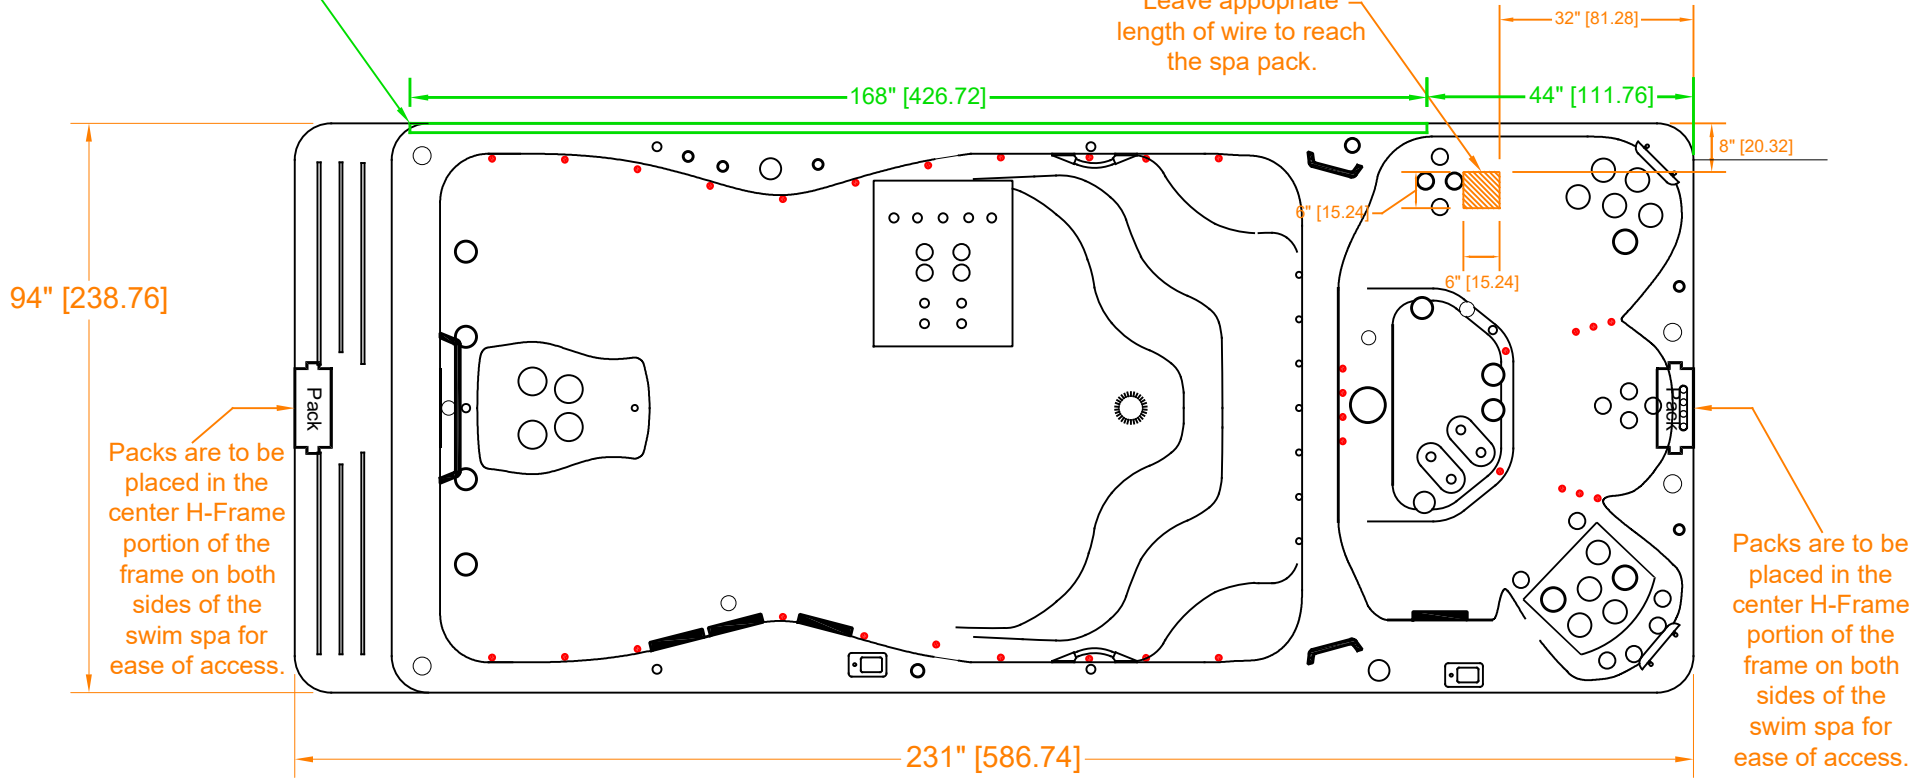

Run electricity through this 1-1/2" PVC Conduit.

Run electricity through this opening. Leave appropriate length of wire to reach the spa pack.

# 2024 H2X Trainer 19D CP

O/A Height 60" (+/- 1/2")

Master Spas		
Model Number	Date	Revision
H2X Trainer 19D CP	12/27/23	0
Process	Drawn by	
Electrical Hookup	Easley	